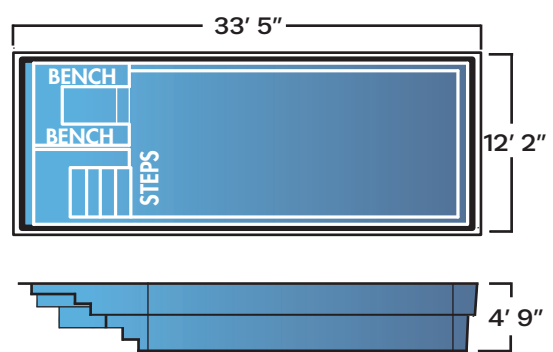

Block Island