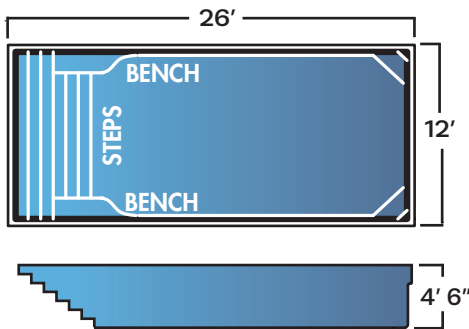

Orleans

LOUNGE RECTANGLE MODELS

Lake Placid and Block Island are unique rectangle shapes that offer dedicated seating at the entrance. The seating area is specially designed to feel and look like a spa. This allows several people to sit and enjoy the sun while others can swim across the pool.