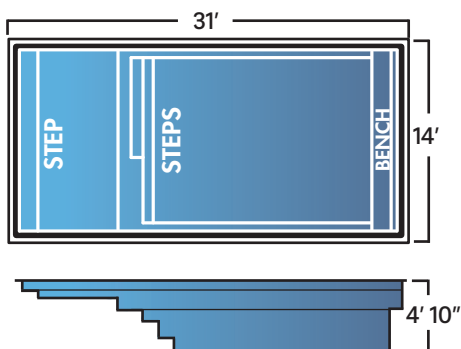

Beach Entry

That vacation feeling everyday

Now you can have a private beach in your own yard. You will feel like you are wading into an ocean without ever having to leave your home. You can use the entrance as a tanning ledge or as a place to cool off.

Key Largo

GREAT FOR YOUNG SWIMMERS

The ideal area for toddlers and young children. Adults can swim close by while their children splash and play in the wading area.

Non-diving pools. Use of diving equipment is prohibited.