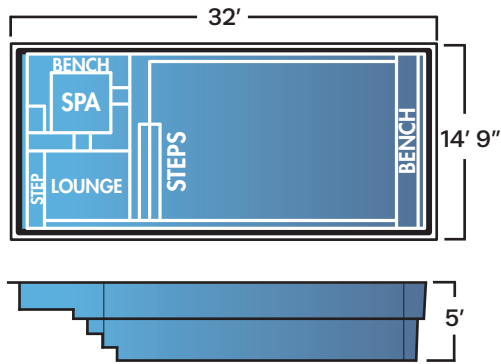

Pool and Spa

Everything in one model

The perfect place to swim with the added luxuries of a spillover spa. Opting for a pool with a built-in spa not only maximizes relaxation but also frees up valuable backyard real estate, allowing for the addition of extra outdoor amenities like a spacious patio or a cozy fire pit.

Chatham Harbor