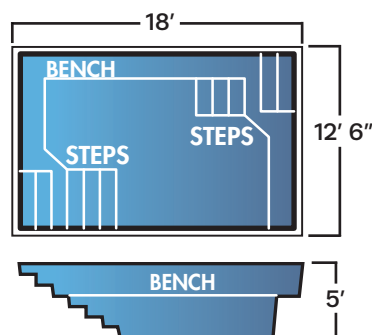

Stonington