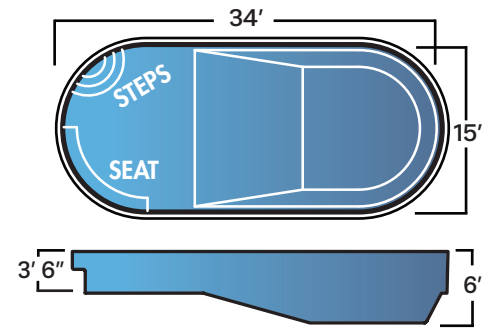

Classic

Timeless and elegant

The classic pool is exactly that.. a classic design that never goes out of style. A refined variation of the traditional rectangular pool, featuring gentle arches or subtle curves at the ends. These chic and simple shapes will help create an elegant backyard for years to come.

Kennebunk

GREEK AND ROMAN ARCHITECTURE

The classic pool shape goes back to centuries old Greek and Roman architecture. The design stands the test of time and will complement numerous backyard design styles.