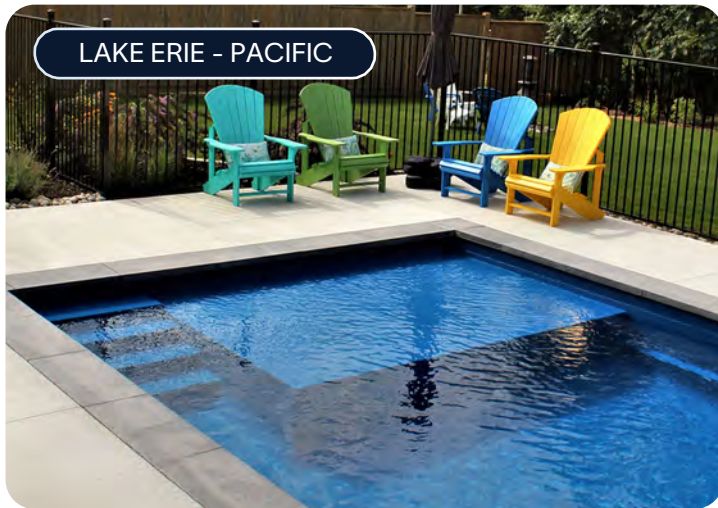

Consider adding a spa to give your backyard space a greater luxurious feeling. We have 6 spa models in various shapes.

See page 11 for more details.

Lake Erie

Eastern Bay

Lake Shore

Pokomoke Sound

Chesapeake Bay

Cape Charles

EASTERN BAY - OCEAN

STONINGTON - PACIFIC

A BACKYARD FOCAL POINT

Splash, lounge or swim, our rectangle models offer something for everyone. You will have endless opportunities to make family memories.

LAKE ERIE - PACIFIC

VIRGINIA BEACH - GALAXY

FAMILY-FRIENDLY HANGOUT SPACE

Adding loungers, outdoor furniture, and fire pits can provide a place to relax and stay connected when you aren't swimming.

LAKE SHORE - AQUA

Beach Entry

That vacation feeling everyday

Now you can have a private beach in your own yard. You will feel like you are wading into an ocean without ever having to leave your home. You can use the entrance as a tanning ledge or as a place to cool off.