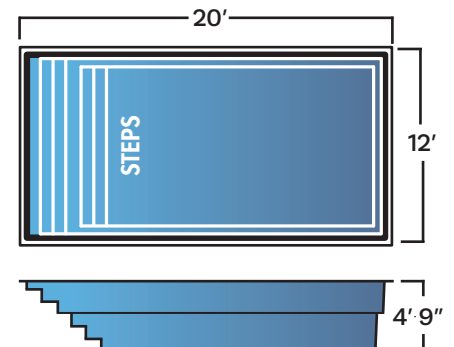

Shell Island