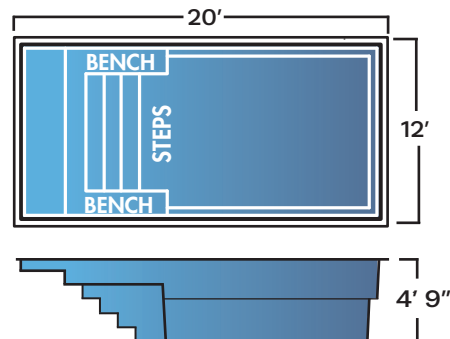

Crystal Lake