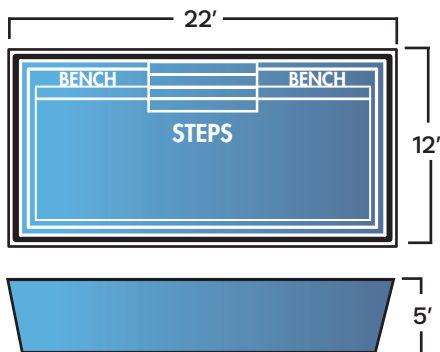

Wilmington