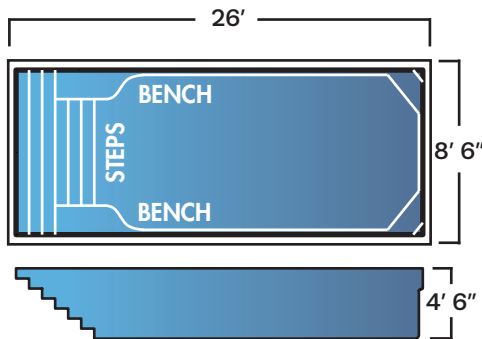

The Hampton