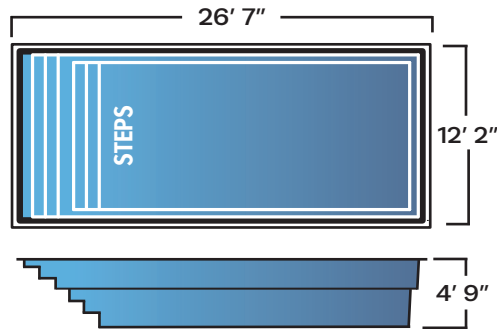

Narragansett