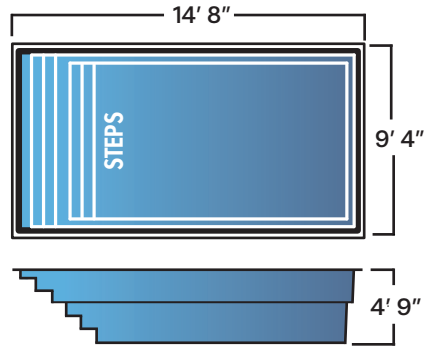

Virginia Beach