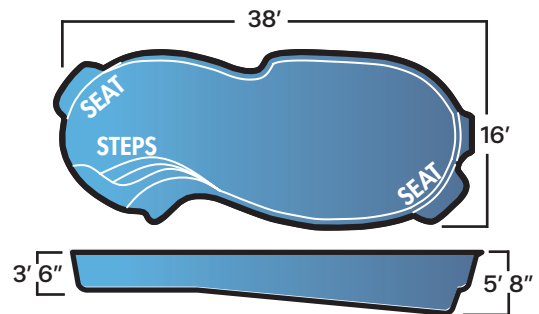

Ogunquit

BLENDS SEAMLESSLY WITH SURROUNDINGS

Add rock and waterfall features to mimic natural bodies of water. Our models also offer a cozy spot to relax with seating built into the curves of the pool.