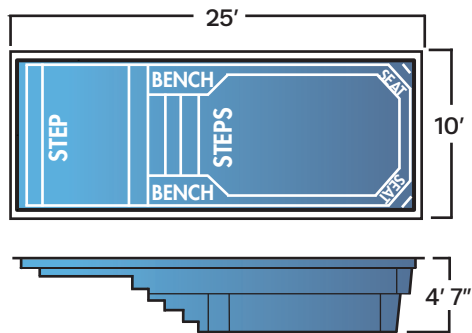

Northern Shore