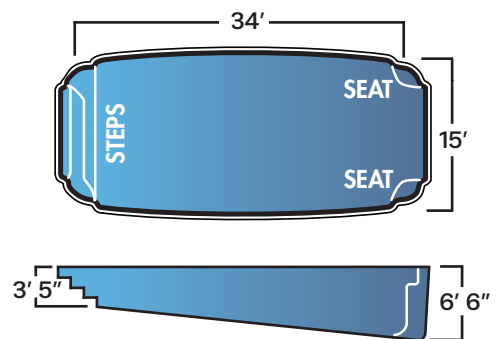

Bar Harbor

GREEK AND ROMAN ARCHITECTURE

The classic pool shape goes back to centuries old Greek and Roman architecture. The design stands the test of time and will complement numerous backyard design styles.