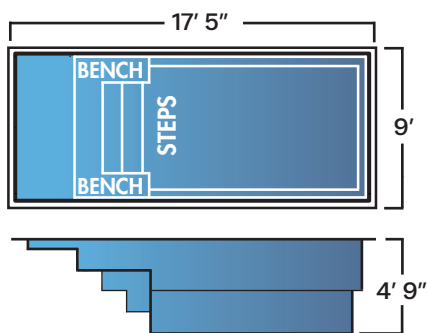

Beach Entry

That vacation feeling everyday

Now you can have a private beach in your own yard. You will feel like you are wading into an ocean without ever having to leave your home. You can use the entrance as a tanning ledge or as a place to cool off.

Seashore