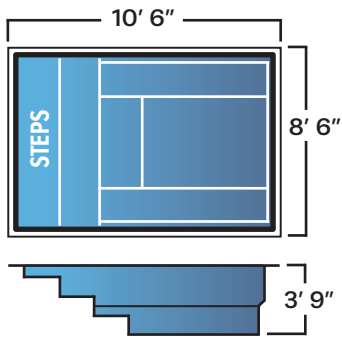

Rectangle

The options are endless

Rectangles offer the most square footage for swimming. It is the best choice for swimming laps and other types of exercise. The clean and crisp lines will help create a modern look to your yard. With 20 sizes to choose from, the rectangle is an adaptable shape that will fit most yards.