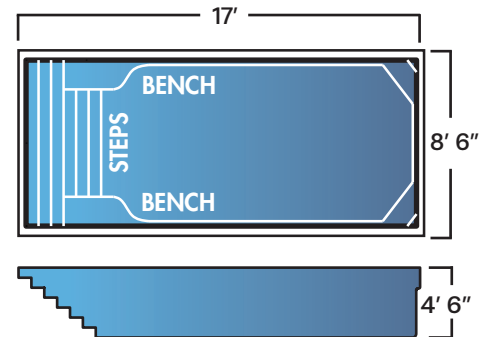

Outer Banks