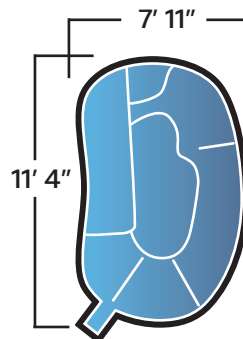

Round
Spillover
7' 4" x 7' 4"
Depth: 31.5"
Seats: 5

Octagon
Spillover
7' 9" x 7' 9"
Depth: 45"
Seats: 5

Octagon
Stand-Alone
7' 9" x 7' 9"
Depth: 45"
Seats: 5

Square
Spillover
8' 6" x 8' 6"
Depth: 43"
Seats: 5

Freeform
Spillover
7' 11" x 11' 4"
Depth: 36"
Seats: 8

Splash
Spillover
9' x 9'
Depth: 10"

FIBERGLASS SPILLOVER SPA

Create an enchanting visual effect. Positioned alongside your new pool, the spa seamlessly integrates, allowing its water to flow directly into the pool.