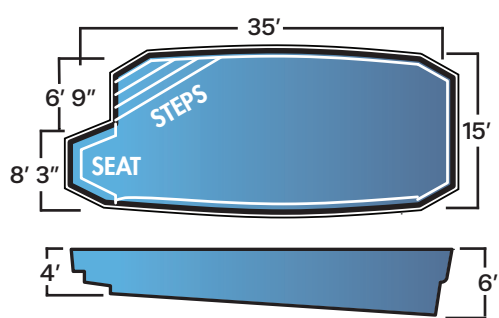

Classic

Timeless and elegant

The classic pool is exactly that.. a classic design that never goes out of style. A refined variation of the traditional rectangular pool, featuring gentle arches or subtle curves at the ends. These chic and simple shapes will help create an elegant backyard for years to come.

Cape May

GREEK AND ROMAN ARCHITECTURE

The classic pool shape goes back to centuries old Greek and Roman architecture. The design stands the test of time and will complement numerous backyard design styles.