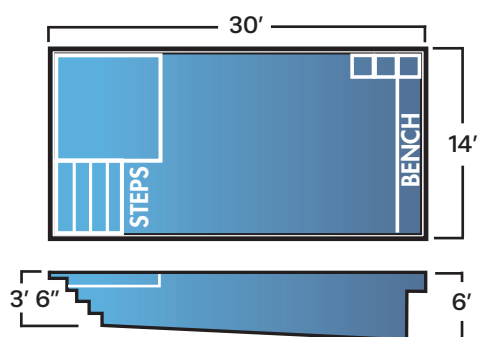

THE PERFECT PAIR

Consider adding a spa to give your backyard space a greater luxurious feeling. We have 6 spa models in various shapes.

See page 11 for more details.

Lake Erie