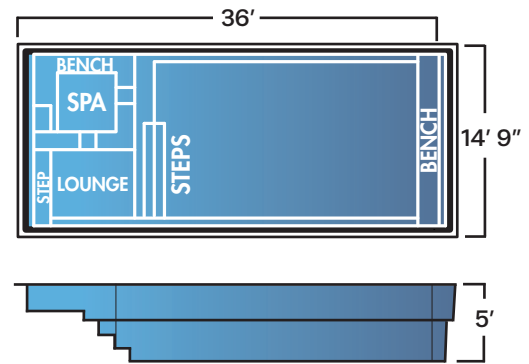

Race Point

LANDSCAPING THAT FITS PERFECTLY

We have coping stone and pavers available to fit a majority of Genesis rectangle pools without cutting. There is a wide variety of products in different colors and textures to suit your style and your new pool.