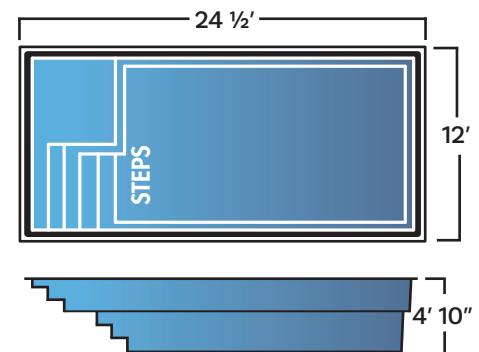

Rectangle

The options are endless

Rectangles offer the most square footage for swimming. It is the best choice for swimming laps and other types of exercise. The clean and crisp lines will help create a modern look to your yard. With 20 sizes to choose from, the rectangle is an adaptable shape that will fit most yards.

Orleans

LOUNGE RECTANGLE MODELS

Lake Placid and Block Island are unique rectangle shapes that offer dedicated seating at the entrance. The seating area is specially designed to feel and look like a spa. This allows several people to sit and enjoy the sun while others can swim across the pool.