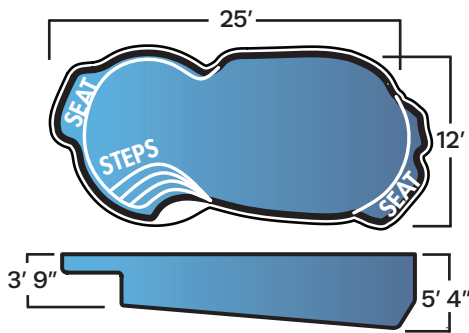

Freeform

A backyard oasis

Freeform shapes aren't your typical pool, they will make you feel like you have your own personal oasis. Flowing lines and curves give off a natural appearance. If you're looking for a tropical lagoon or a tranquil waterway, the freeform shape is for you.

Boothbay Harbor