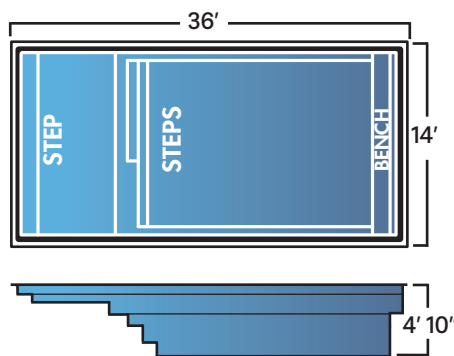

Beach Entry

That vacation feeling everyday

Now you can have a private beach in your own yard. You will feel like you are wading into an ocean without ever having to leave your home. You can use the entrance as a tanning ledge or as a place to cool off.

Monterey

GREAT FOR YOUNG SWIMMERS

The ideal area for toddlers and young children. Adults can swim close by while their children splash and play in the wading area.

Non-diving pools. Use of diving equipment is prohibited.