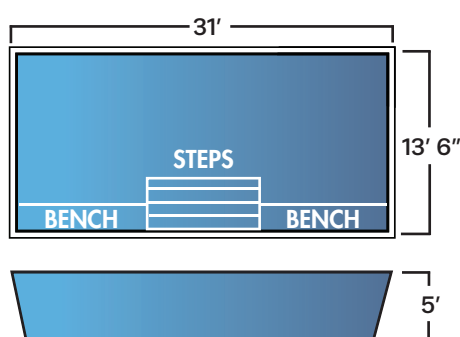

Eastern Bay