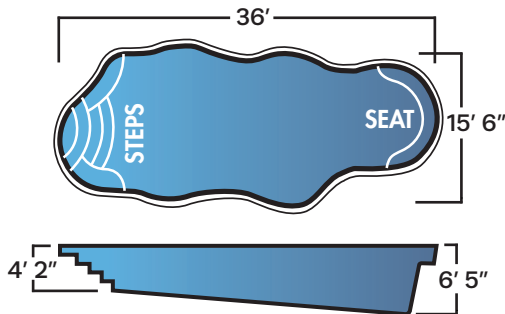

Fire Island