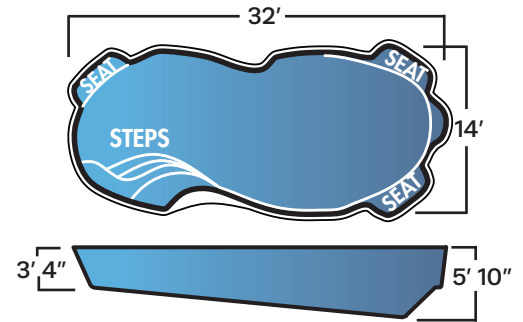

Portsmouth