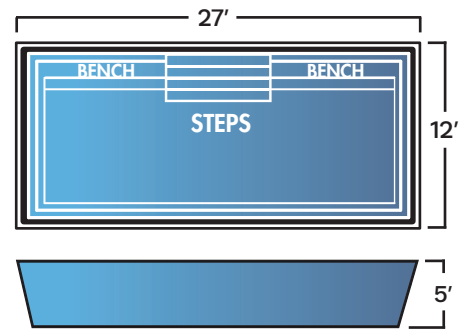

Charleston