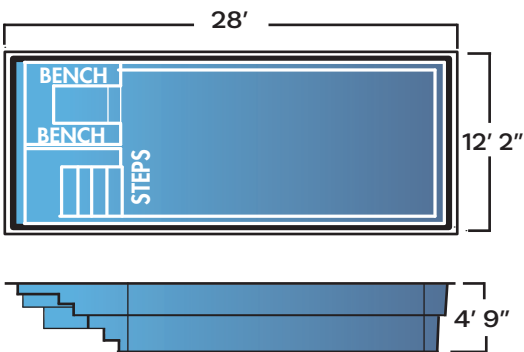

Lake Placid