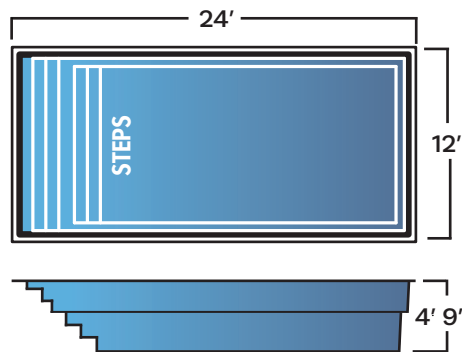

The Atlantic