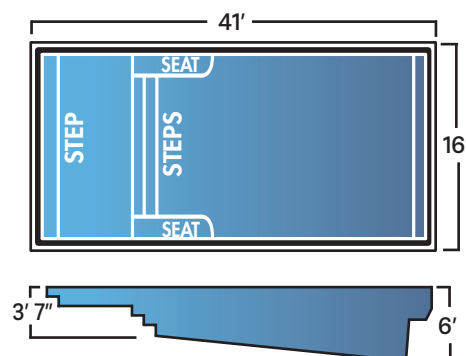

Lake Superior